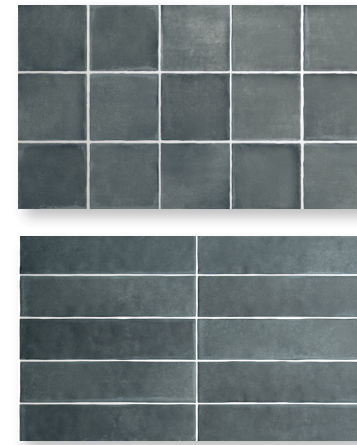

Glacier | 4"x4"

Concrete | 2.5"x10"

Tile
of
Spain

malinatile.com

UNIVERSE

PORCELAIN TILE

Technical Data

Finish	Matte
Application	Interior/Exterior
Frost Resistant	Yes
Rectified	No
Shade Variation	V2
Surface Abrasion	7 Mohs
Slip Resistant	R10

Lead Time

In Stock/Quick Ship

Sizes

2.5"x10"

4"x4"

1"x8" Jolly

Colors

Concrete

Dark

Glacier

Ice

Khaki

Sky

Packing Information

Size	Finish	Thickness	SF per Box	SF per Pallet	Pieces per Box
2.5"x10"	Matte	9 MM	12.2304	538.1376	48
4"x4"	Matte	9 MM	13.9993	559.9720	7
1"x8" Jolly	Matte	9 MM	16.0384	481.1520	4