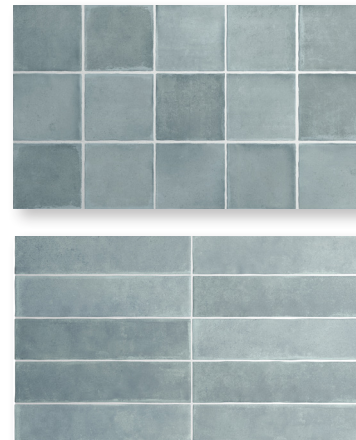

Lead Time

In Stock/Quick Ship

Sizes

2.5"x10"

4"x4"

1"x8" Jolly

Colors

Concrete

Dark

Glacier

Ice

Khaki

Sky

Packing Information

Size	Finish	Thickness	SF per Box	SF per Pallet	Pieces per Box
2.5"x10"	Matte	9 MM	12.2304	538.1376	48
4"x4"	Matte	9 MM	13.9993	559.9720	7
1"x8" Jolly	Matte	9 MM	16.0384	481.1520	4